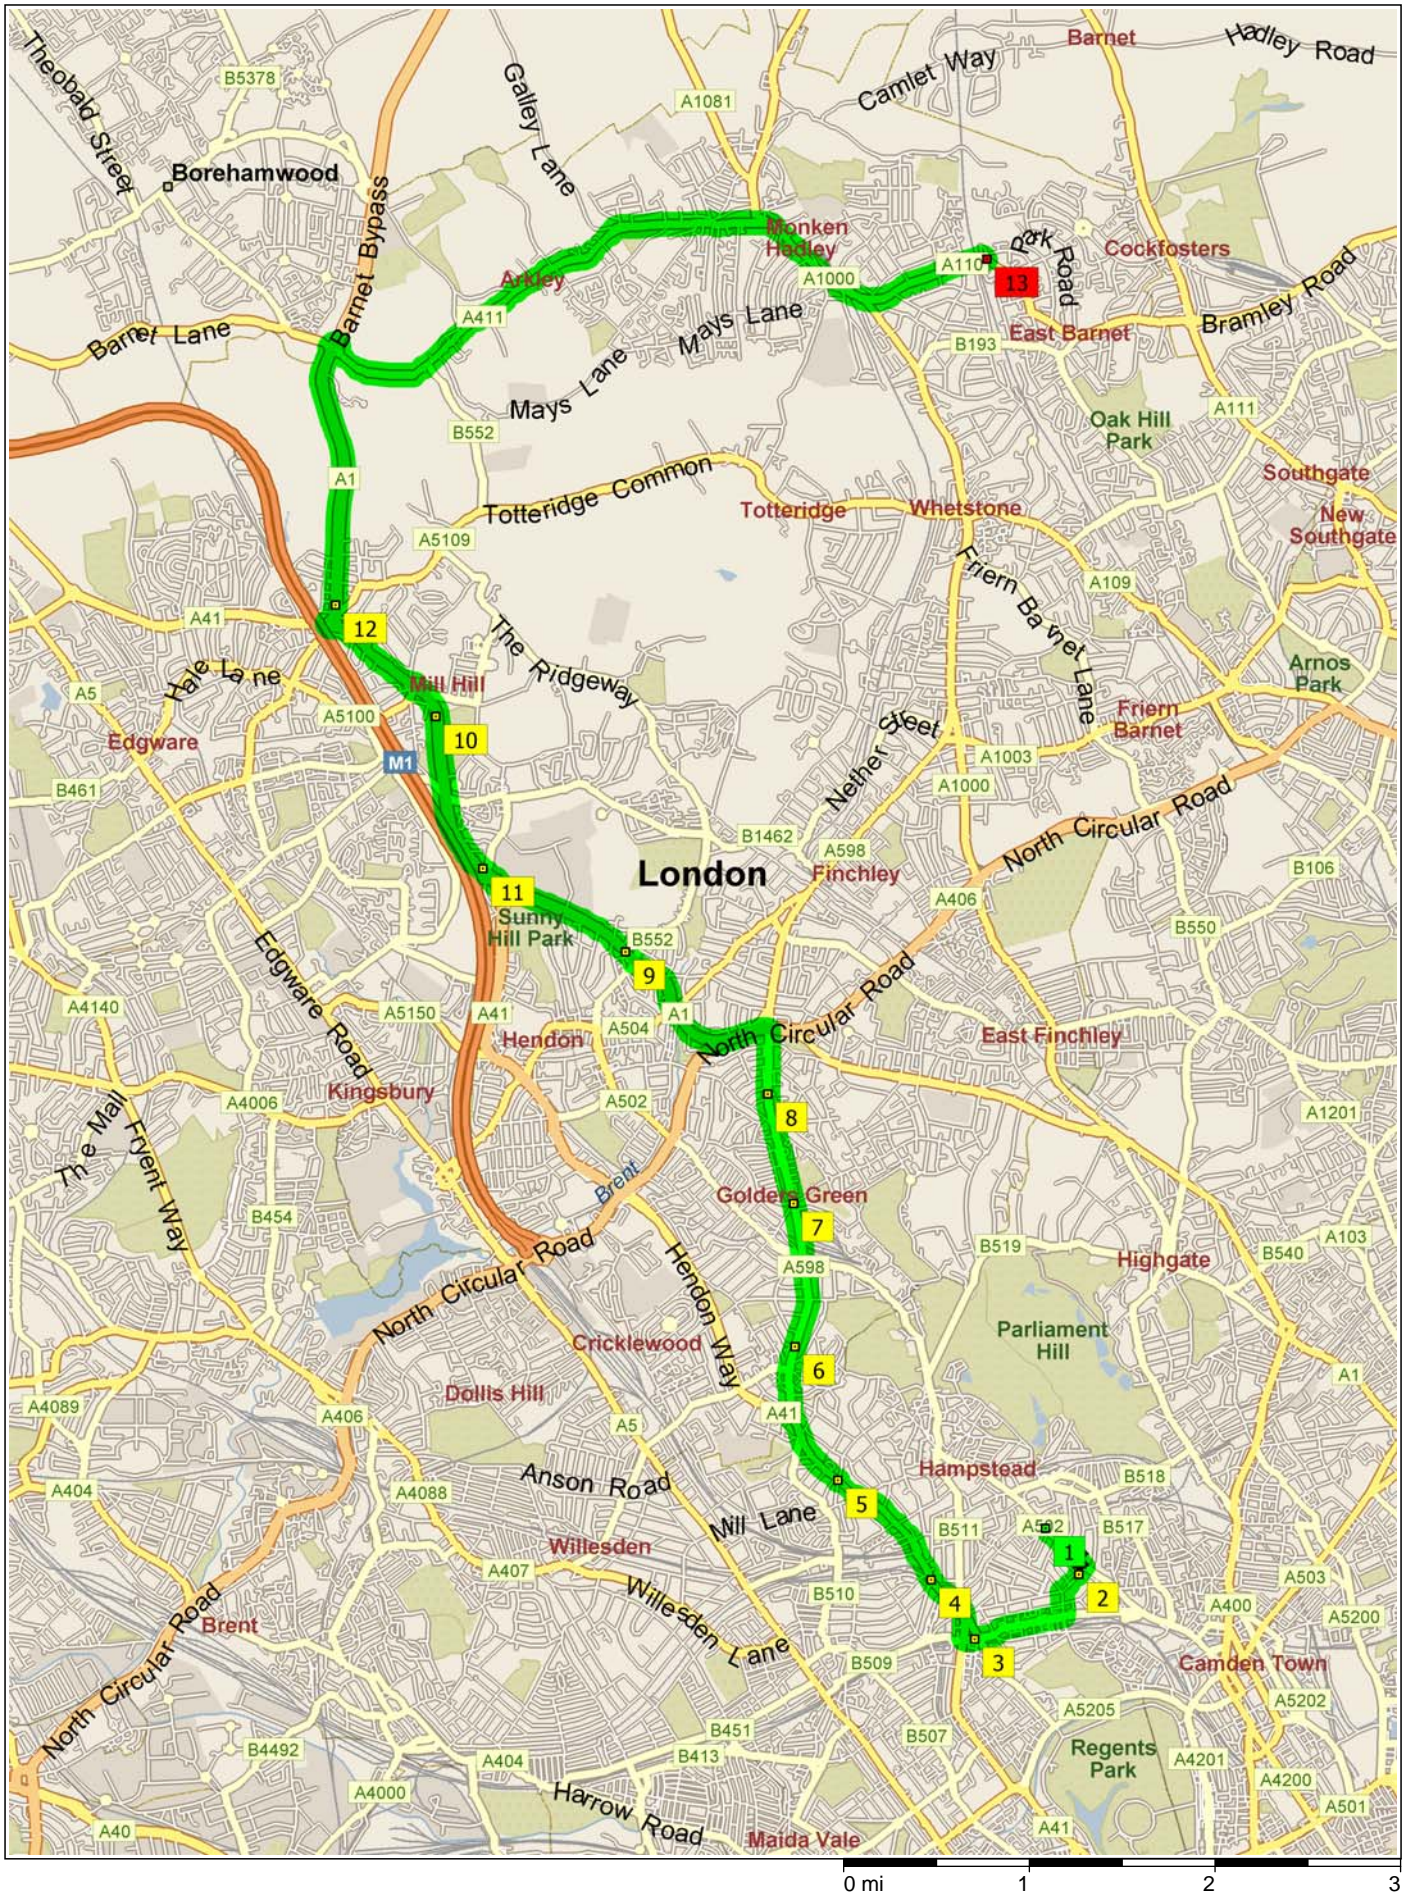

ROUTE 1 JCOSS snow route

16.8 miles; 32 minutes

09:00 0.0 mi **1** Depart Underground-Belsize Park [Haverstock Hill, London, NW3 4, United Kingdom, Tel: +44 20-72221234] on A502 [Haverstock Hill] (South-East) for 0.3 mi

09:00 0.3 mi Turn RIGHT (South-West) onto Englands Lane for 98 yds

09:01 0.3 mi **2** At Englands Lane, London NW3 4, stay on Englands Lane (South-West) for 0.1 mi

09:01 0.5 mi Road name changes to Primrose Hill Road for 0.1 mi

09:02 0.6 mi Turn RIGHT (West) onto B509 [Adelaide Road] for 0.5 mi

09:04 1.1 mi **3** At Adelaide Rd, London NW8 6, stay on B509 [Adelaide Road] (West) for 76 yds

09:04 1.2 mi Bear RIGHT (West) onto Local road(s) for 54 yds

09:08 2.8 mi Bear RIGHT (North) onto A598 [Finchley Road] for 0.4 mi

09:09 3.2 mi **6** At 759 Finchley Rd, London NW11 8, stay on A598 [Finchley Road] (North) for 0.8 mi

09:11 4.0 mi **7** At 965 A598, London NW11 0, stay on A598 [Finchley Road] (North) for 0.6 mi